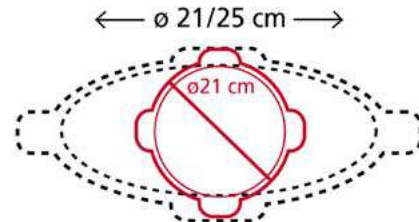

CFF 21B COVERFLEX

Item: 70.210.86.0696
Size: Ø 210 mm
Pcs/master: 12
EAN: 8051085161669