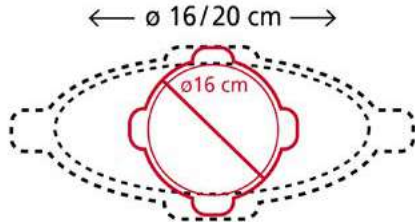

CFF 16B COVERFLEX

Item: 70.160.86.0696
Size: Ø 160 mm
Pcs/master: 12
EAN: 8051085161645