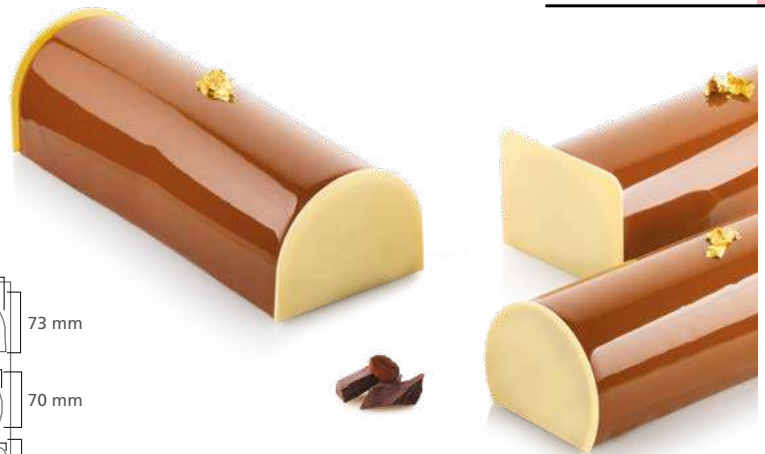

Effetto 3D
 3D effect
 3D effet

FLOWER POWER

Item: 26.391.13.0065
 Size: Ø 140 h 10 mm
 Volume: 2 x 80 ml Tot.: 160 ml
 Pcs/Master: 10
 EAN: 8051085363896

Effetto 3D
 3D effect
 3D effet

CHABLON BÛCHE

Item: 27.006.13.0065

Size: 96 x 73 - 81 x 69 - 96 x 73 h 2 mm

Volume: 2 x 10 ml + 2 x 12 ml + 2 x 14 ml Tot.: 72 ml

Pcs/Master: 6

EAN: 8051085373604

**SNOWBALL**

Item: 23.101.13.0065

Size: Ø 60 h 1.5 mm

Pcs/Master: 6