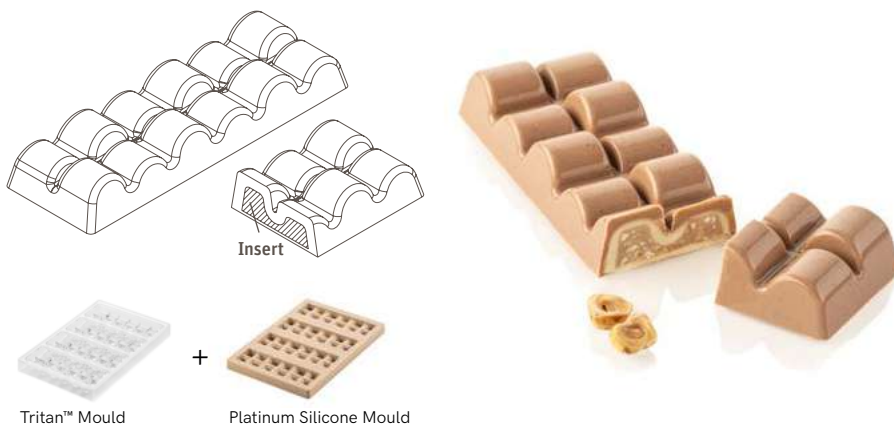

KIT SINFONIA -T

Vol. 107 ml

Tablette Size:
150 x 50 h 20,5 mm

4 Tablettes / Mould
Item: 2.923.86.0065
Pcs/Master: 10
EAN: 8051085351251