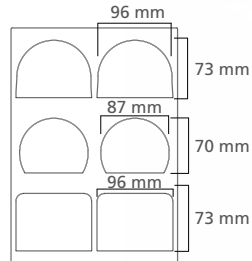

Effetto 3D
 3D effect
 3D effet

FLOWER POWER

Item: 26.391.13.0065
 Size: Ø 140 h 10 mm
 Volume: 2 x 80 ml Tot.: 160 ml
 Pcs/Master: 10
 EAN: 8051085363896

Effetto 3D
 3D effect
 3D effet

CHABLON BÛCHE

Item: 27.006.13.0065

Size: 96 x 73 - 81 x 69 - 96 x 73 h 2 mm

Volume: 2 x 10 ml + 2 x 12 ml + 2 x 14 ml Tot.: 72 ml

Pcs/Master: 6

EAN: 8051085373604

**SNOWBALL**

Item: 23.101.13.0065

Size: Ø 60 h 1.5 mm

Pcs/Master: 6