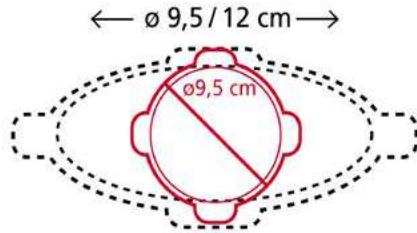

CFF 09B COVERFLEX

Item: 70.090.86.0696
Size: Ø 90 mm
Pcs/master: 12
EAN: 8051085161607