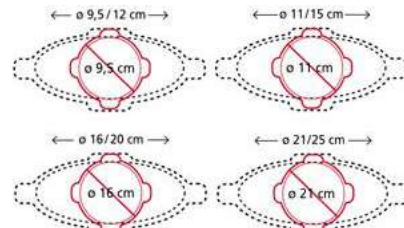

CFF SET4B COVERFLEX

Set 4 Pcs
Item: 25.015.86.0096
Size: Ø 90-110-160-210 mm
Pcs/master: 12
EAN: 8051085161706