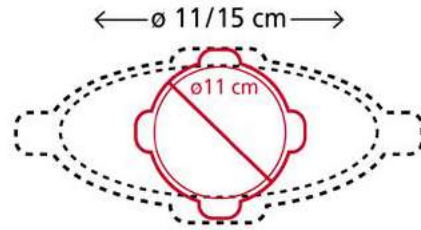

CFF 11B COVERFLEX

Item: 70.110.86.0696
Size: Ø 110 mm
Pcs/master: 12
EAN: 8051085161621