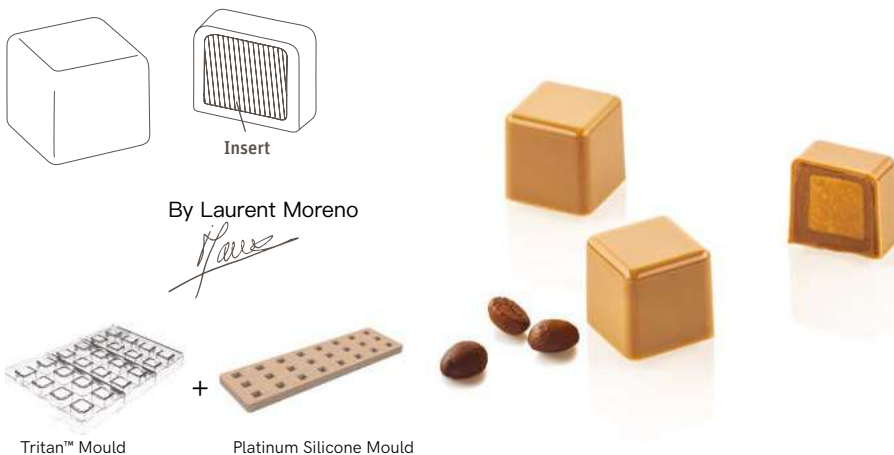

KIT BAR TRONCO

Vol. 48 ml

Snack Bar Size:

Silicone Mould 115 x 20 h 13 mm

Volume: 8 x 19 ml

Tritan Mould 128 x 33 h 14 mm

Volume 8 x 29 ml

8 Snack Bars / Mould