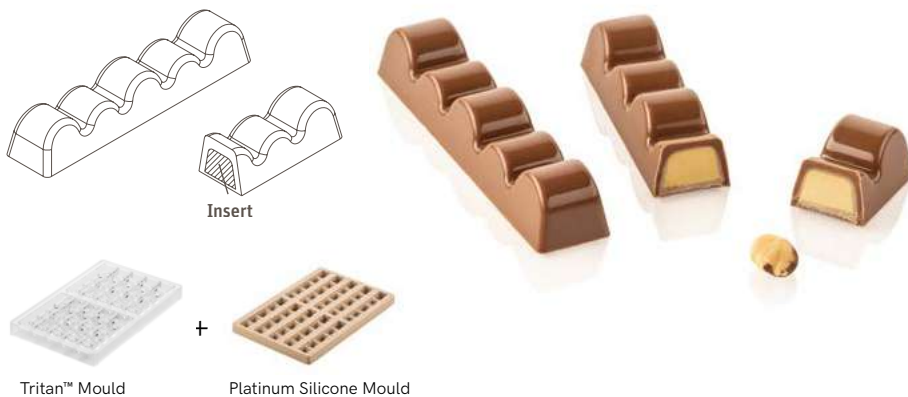

Tritan™ Mould

+

Platinum Silicone Mould

KIT SINFONIA -B

Vol. 42 ml

Snack Bar Size:
120 x 25 h 20,5 mm

10 Snack bars / Mould
Item: 52.924.86.0065
Pcs/Master: 10
EAN: 8051085351213

KIT SINFONIA -T