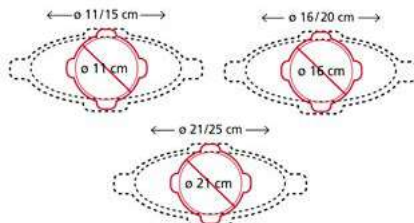

CFF SET3B COVERFLEX

Set 3 Pcs
Item: 25.014.86.0096
Size: Ø 110-160-210 mm
Pcs/master: 12
EAN: 8051085161683