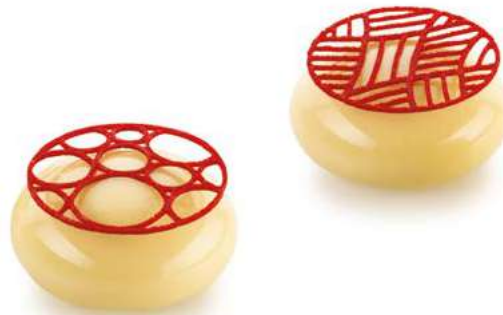

Effetto 3D
 3D effect
 3D effet

FLOWER POWER

Item: 26.391.13.0065
 Size: Ø 140 h 10 mm
 Volume: 2 x 80 ml Tot.: 160 ml
 Pcs/Master: 10
 EAN: 8051085363896

Effetto 3D
 3D effect
 3D effet

CHABLON BÛCHE

Item: 27.006.13.0065

Size: 96 x 73 - 81 x 69 - 96 x 73 h 2 mm

Volume: 2 x 10 ml + 2 x 12 ml + 2 x 14 ml Tot.: 72 ml

Pcs/Master: 6

EAN: 8051085373604

**SNOWBALL**

Item: 23.101.13.0065

Size: Ø 60 h 1.5 mm

Pcs/Master: 6

EAN: 8051085373468

**GARDEN**

Item: 23.089.13.0065

Size: 37 x 60 - 30 x 65 - 43 x 63 h 1.5 mm

Pcs/Master: 6

EAN: 8051085368723

3D DESIGN | SINGLE PORTIONS

EGG HUNT