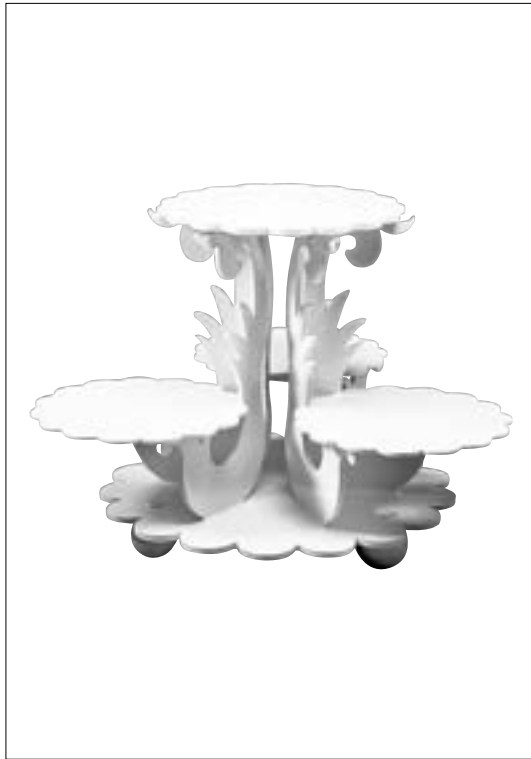

Classic Cake Displays

Flora small

Size/Misure: ø 40 h 45 cm

COD. 163