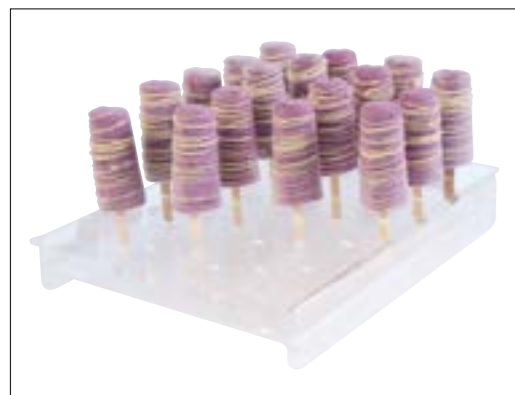

Ghiacciolo Flex display for horizontal showcase
Espositore Ghiacciolo Flex per vetrina orizzontale

360 x 250 h 50 mm
24 seats/sedi

10-E002