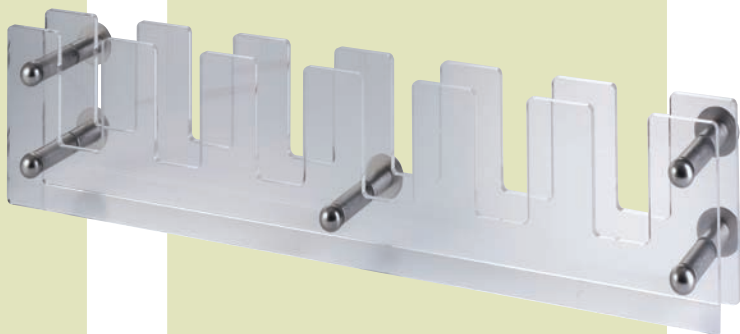

size: 37x15 h 91 cm - 15 bottles
for bottle Ø max 8,2 cm

WALL 4

cod. EV05301

size: 77x74 cm - 6 bottles

per/for bordeaux

TRIO WALL

cod. EV0320

size: 33,5x11 h18 cm - 3 bottles
for bottle Ø max 8,2 cm

MULTI WALL

cod. EV00901

size: 80xh65 cm - wall distance 4,5 cm
16 bottles - for bottle Ø max 8,2 cm

LINEAR WALL

cod. EV01201

size: 72xh16 cm - wall distance 4,5 cm
6 bottles - for bottle Ø max 8,2 cm

SINGLE WALL