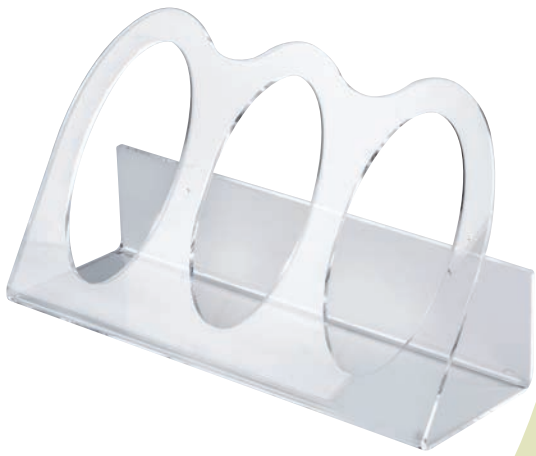

size: 37x15 h 91 cm - 15 bottles
for bottle Ø max 8,2 cm

WALL 4

cod. EV05301

size: 77x74 cm - 6 bottles

per/for bordeaux

TRIO WALL

cod. EV0320

size: 33,5x11 h18 cm - 3 bottles
for bottle Ø max 8,2 cm