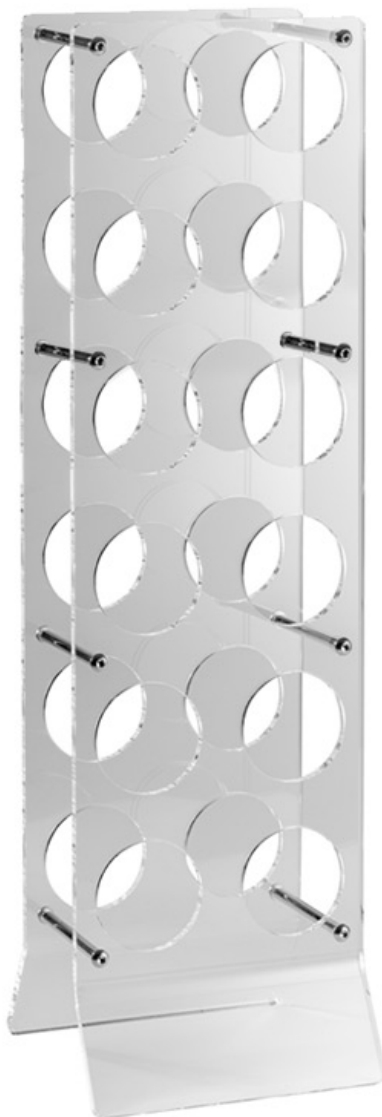

TOWER 2

cod. EV00608

size: 39,5x20 h 97 cm - 9 bottles
foro/hole Ø 3,5 cm

BIG TOWER

cod. EV04808

size: 45x35 h 120 cm - 21 bottles
for bottle Ø max 8,2 cm

TOWER 3

cod. EV00706

size: 31x30 h 130 cm - 15 bottles

DRINK
CHAMPAGNE
AND DANCE
ON THE
TABLE

TOWER 4

cod. EV0580 I

size: 23x22 h 56 cm - 8 bottles
for bottle Ø max 8,2 cm

TOWER 5

cod. EV0590 I

size: 23x22 h 80 cm - 12 bottles
for bottle Ø max 8,2 cm