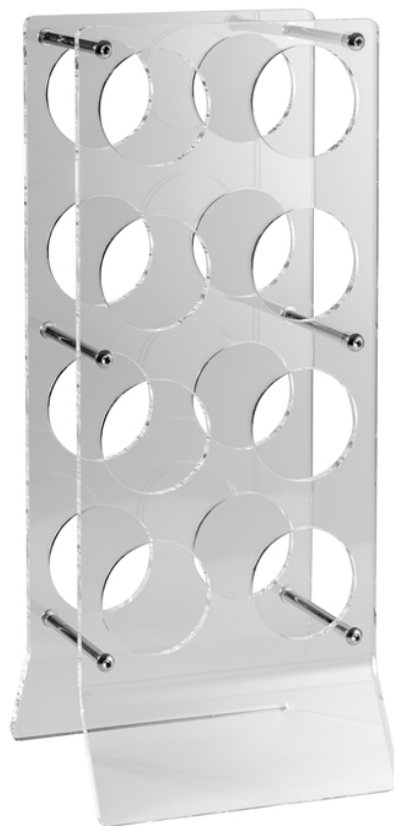

TOWER 2

cod. EV00608

size: 39,5x20 h 97 cm - 9 bottles
foro/hole Ø 3,5 cm

BIG TOWER

cod. EV04808

size: 45x35 h 120 cm - 21 bottles
for bottle Ø max 8,2 cm

TOWER 3

cod. EV00706

size: 31x30 h 130 cm - 15 bottles

DRINK
CHAMPAGNE
AND DANCE
ON THE
TABLE

TOWER 4

cod. EV0580 I

size: 23x22 h 56 cm - 8 bottles
for bottle Ø max 8,2 cm

TOWER 5

cod. EV0590 I

size: 23x22 h 80 cm - 12 bottles
for bottle Ø max 8,2 cm