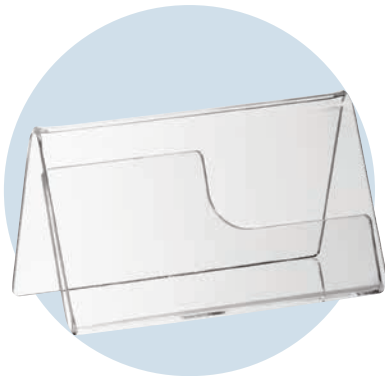

Porta cartellino in plastica - kit 10 pcs

Plastic card holder - kit 10 pcs

87 x 52 mm

trasparente / transparent

10SEGB